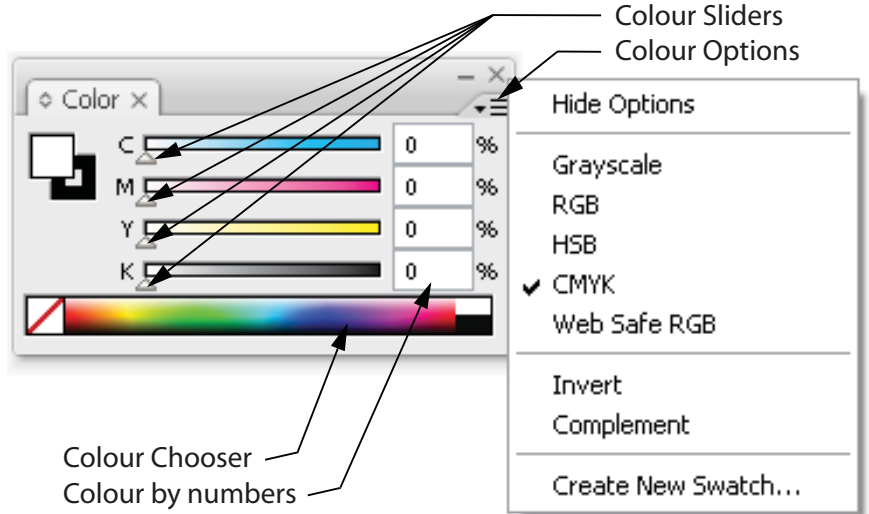

# Georgian College - Adobe Illustrator Basic

## Adobe Illustrator - Colour

CMYK and RGB Colour Wheel

**Color Guide** - Is a new palette that is used to assist with colour selection. It gives you the ability to find complementary colours based on the currently selected colour.

**Gradient** - There are 2 types of gradients: a linear gradient and a radial gradient. You can create your own gradients by dragging colours from the swatches palette onto the gradient palette.

Linear

Radial

**Swatches** - You can create your own swatches for your work. This works for gradients, colours and patterns.