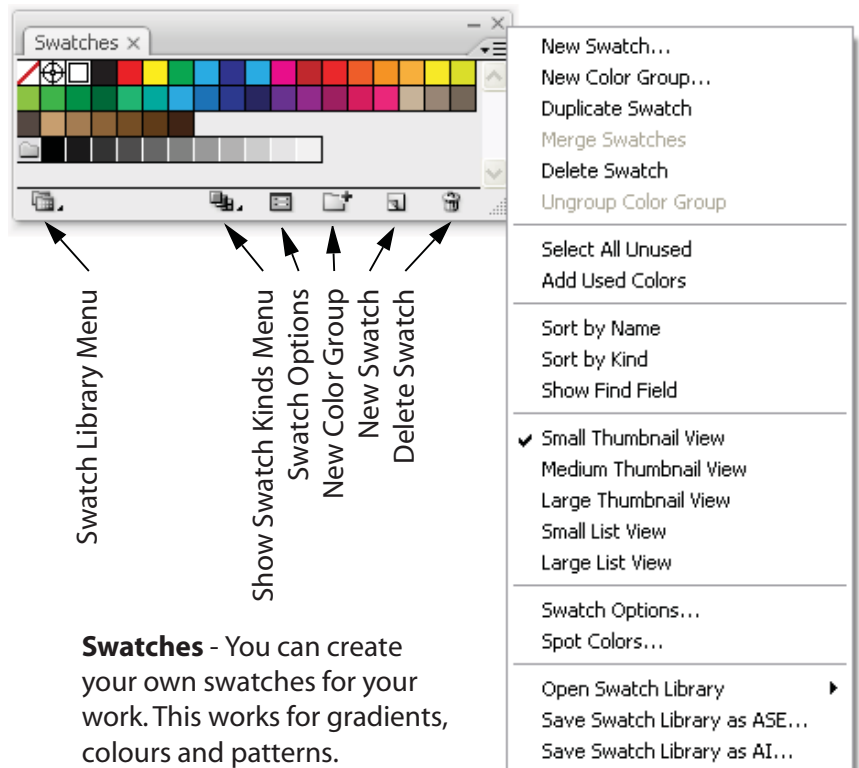

## Adobe Illustrator - Colour

CMYK and RGB Colour Wheel

**Color Guide** - Is a new palette that is used to assist with colour selection. It gives you the ability to find complementary colours based on the currently selected colour.

**Gradient** - There are 2 types of gradients: a linear gradient and a radial gradient. You can create your own gradients by dragging colours from the swatches palette onto the gradient palette.

Linear

Radial

**Swatches** - You can create your own swatches for your work. This works for gradients, colours and patterns.