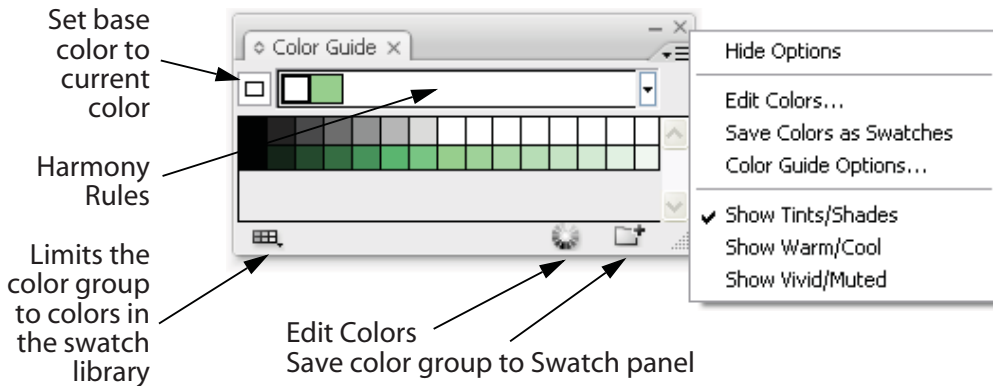

## Adobe Illustrator - Colour

CMYK and RGB Colour Wheel

**Color Guide** - Is a new palette that is used to assist with colour selection. It gives you the ability to find complementary colours based on the currently selected colour.

**Gradient** - There are 2 types of gradients: a linear gradient and a radial gradient. You can create your own gradients by dragging colours from the swatches palette onto the gradient palette.

Linear

Radial

**Swatches** - You can create your own swatches for your work. This works for gradients, colours and patterns.